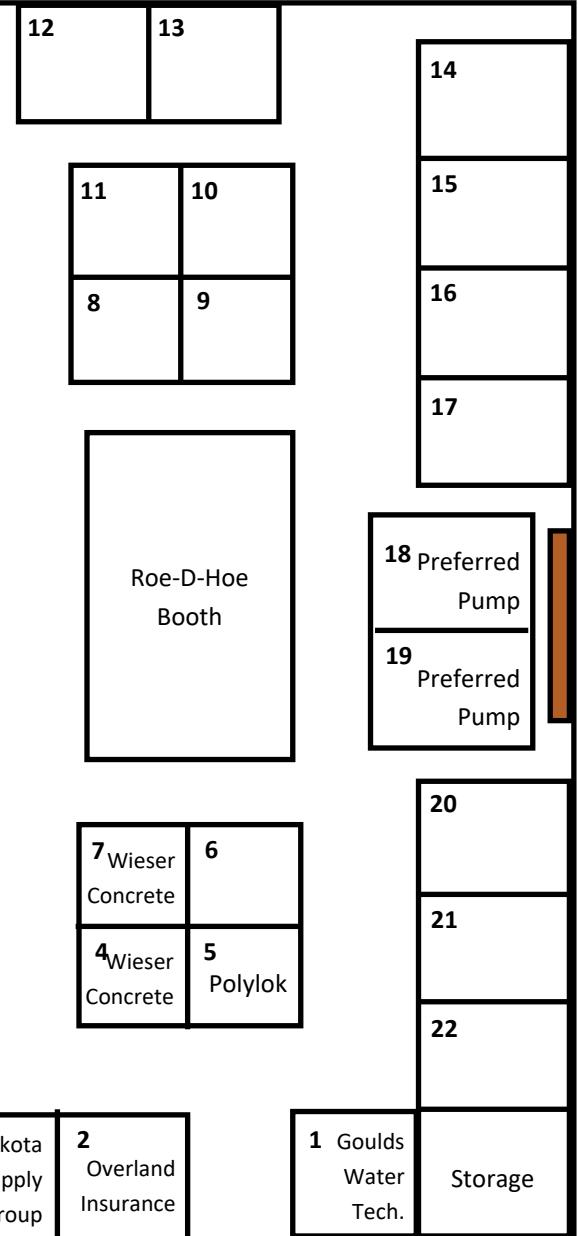

Overhead Door
Entrance

2025 MOWA Convention

Booth Layout

Image not to scale

All booths are 8x8 feet

Image will be updated with company names as reservations are received.

Most up-to-date image will be available on the [MOWA website](#).

Location:

The Park Event Center

500 Division St

Waite Park, MN 56387

Yellowstone Room

This room will be part of the General Session.

Lunch will be served in this room.

Sound Wall to be removed at lunch.

This wall will open to the Exhibit Hall after Opening Session.

Silent Auction Tables

Yellowstone Entrance

Glacier
Entrance