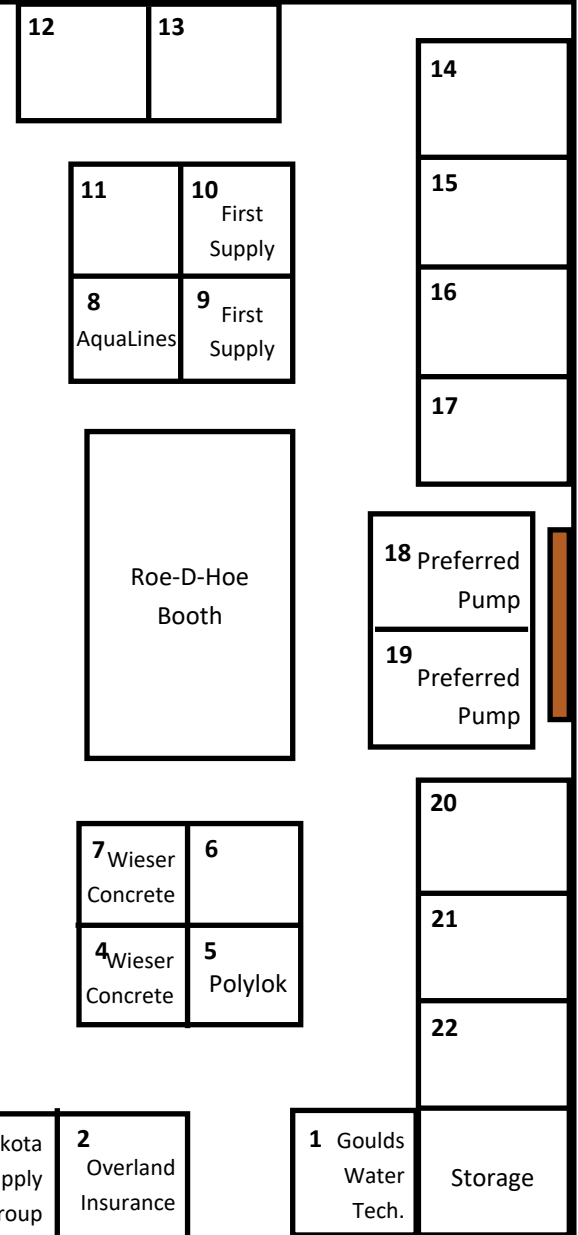

Overhead Door  
Entrance

**2025 MOWA Convention**

**Booth Layout**

Image not to scale

All booths are 8x8 feet

Image will be updated with company names as reservations are received.

Most up-to-date image will be available on the [MOWA website](#).

Location:

The Park Event Center

500 Division St

Waite Park, MN 56387

**Yellowstone Room**

This room will be part of the General Session.

Lunch will be served in this room.

Sound Wall to be removed at lunch.

This wall will open to the Exhibit Hall after Opening Session.

Silent Auction Tables

Yellowstone Entrance

Glacier  
Entrance