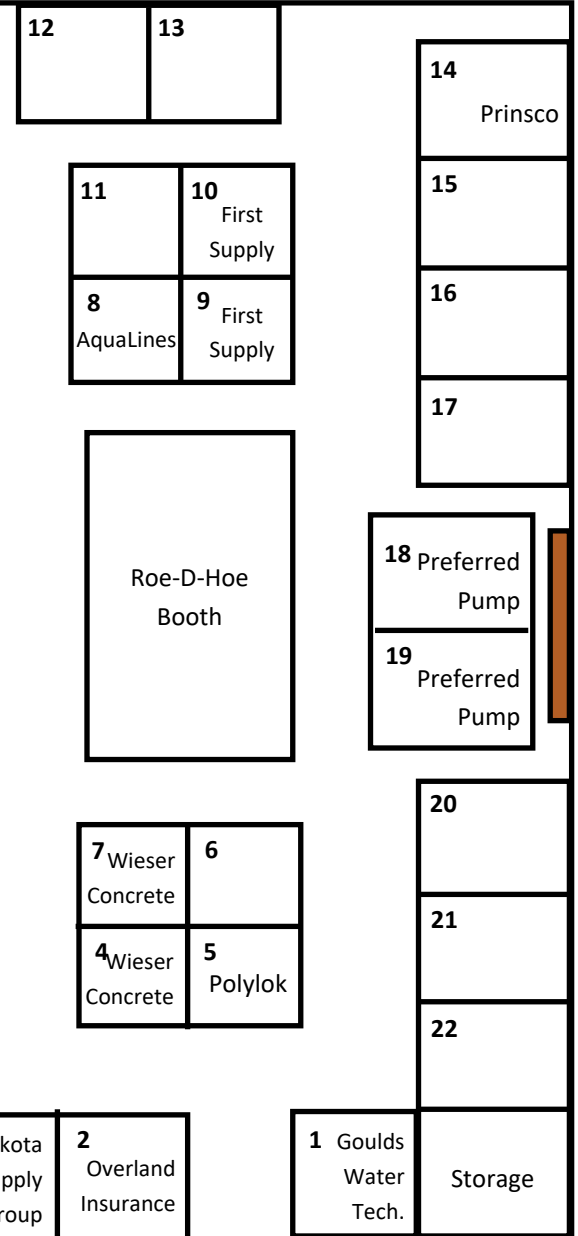

Overhead Door  
Entrance

**2025 MOWA Convention**

**Booth Layout**

Image not to scale

All booths are 8x8 feet

Image will be updated with company names as reservations are received.

Most up-to-date image will be available on the [MOWA website](#).

Location:

The Park Event Center

500 Division St

Waite Park, MN 56387

**Yellowstone Room**

This room will be part of the General Session.

Lunch will be served in this room.

Sound Wall to be removed at lunch.

This wall will open to the Exhibit Hall after Opening Session.

Silent Auction Tables

Yellowstone Entrance

Glacier  
Entrance