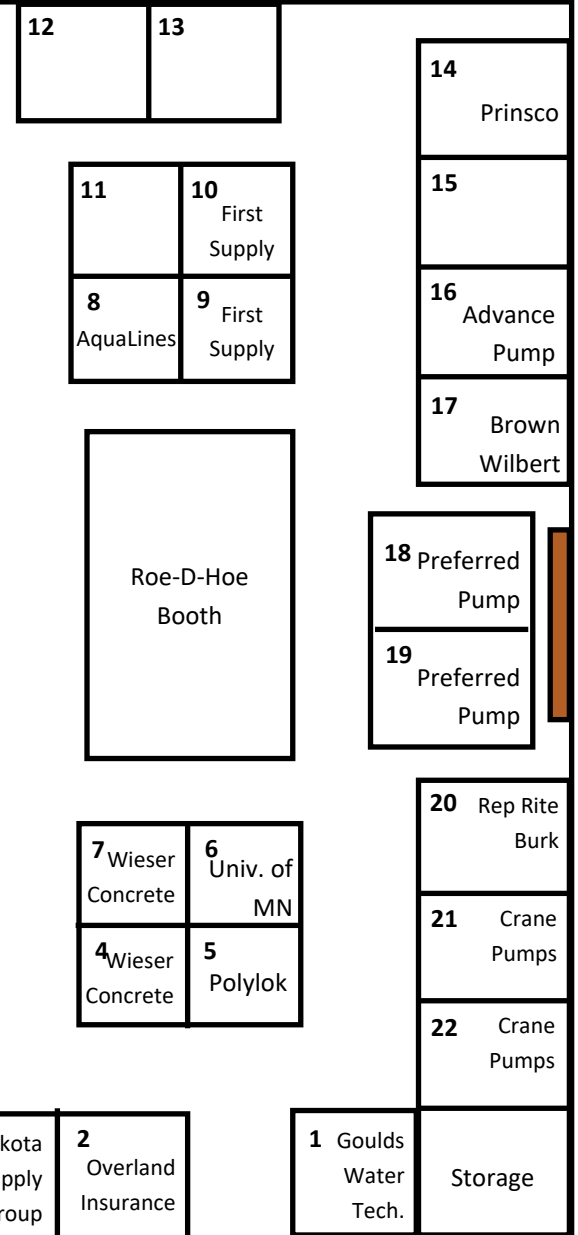

Overhead Door
Entrance

2025 MOWA Convention

Booth Layout

Image not to scale

All booths are 8x8 feet

Image will be updated with company names as reservations are received.

Most up-to-date image will be available on the [MOWA website](#).

Location:

The Park Event Center

500 Division St

Waite Park, MN 56387

Yellowstone Room

This room will be part of the General Session.

Lunch will be served in this room.

Sound Wall to be removed at lunch.

This wall will open to the Exhibit Hall after Opening Session.

Silent Auction Tables

Yellowstone Entrance

Glacier Entrance