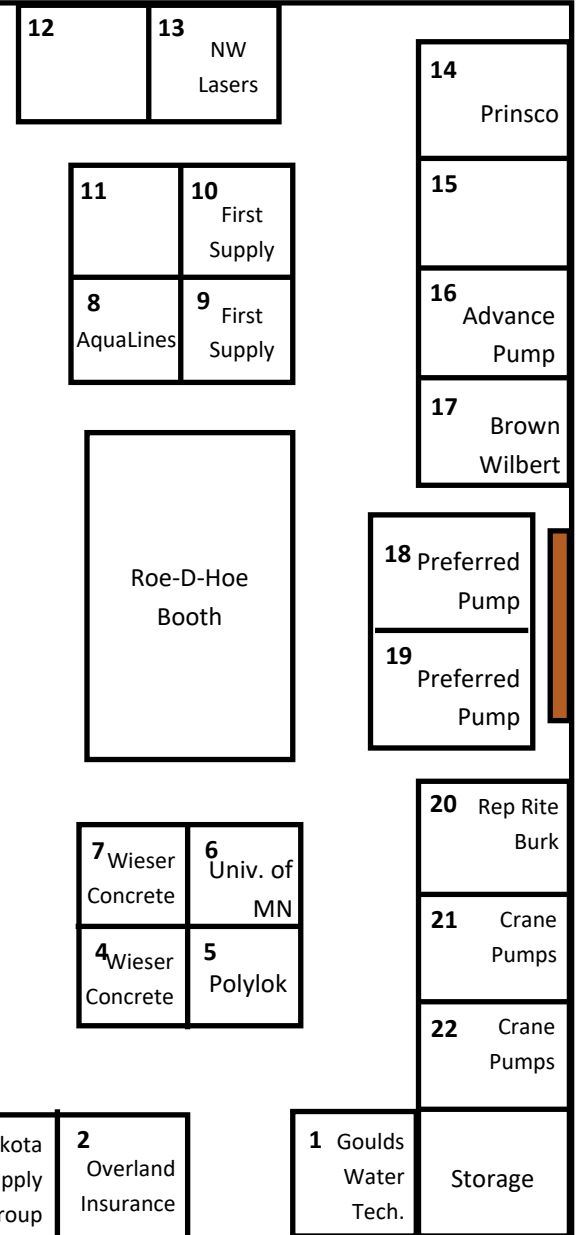

Overhead Door  
Entrance

**2025 MOWA Convention**

**Booth Layout**

Image not to scale

All booths are 8x8 feet

Image will be updated with company names as reservations are received.

Most up-to-date image will be available on the [MOWA website](#).

Location:

The Park Event Center

500 Division St

Waite Park, MN 56387

**Yellowstone Room**

This room will be part of the General Session.

Lunch will be served in this room.

Sound Wall to be removed at lunch.

This wall will open to the Exhibit Hall after Opening Session.

Silent Auction Tables

Yellowstone Entrance

Glacier  
Entrance