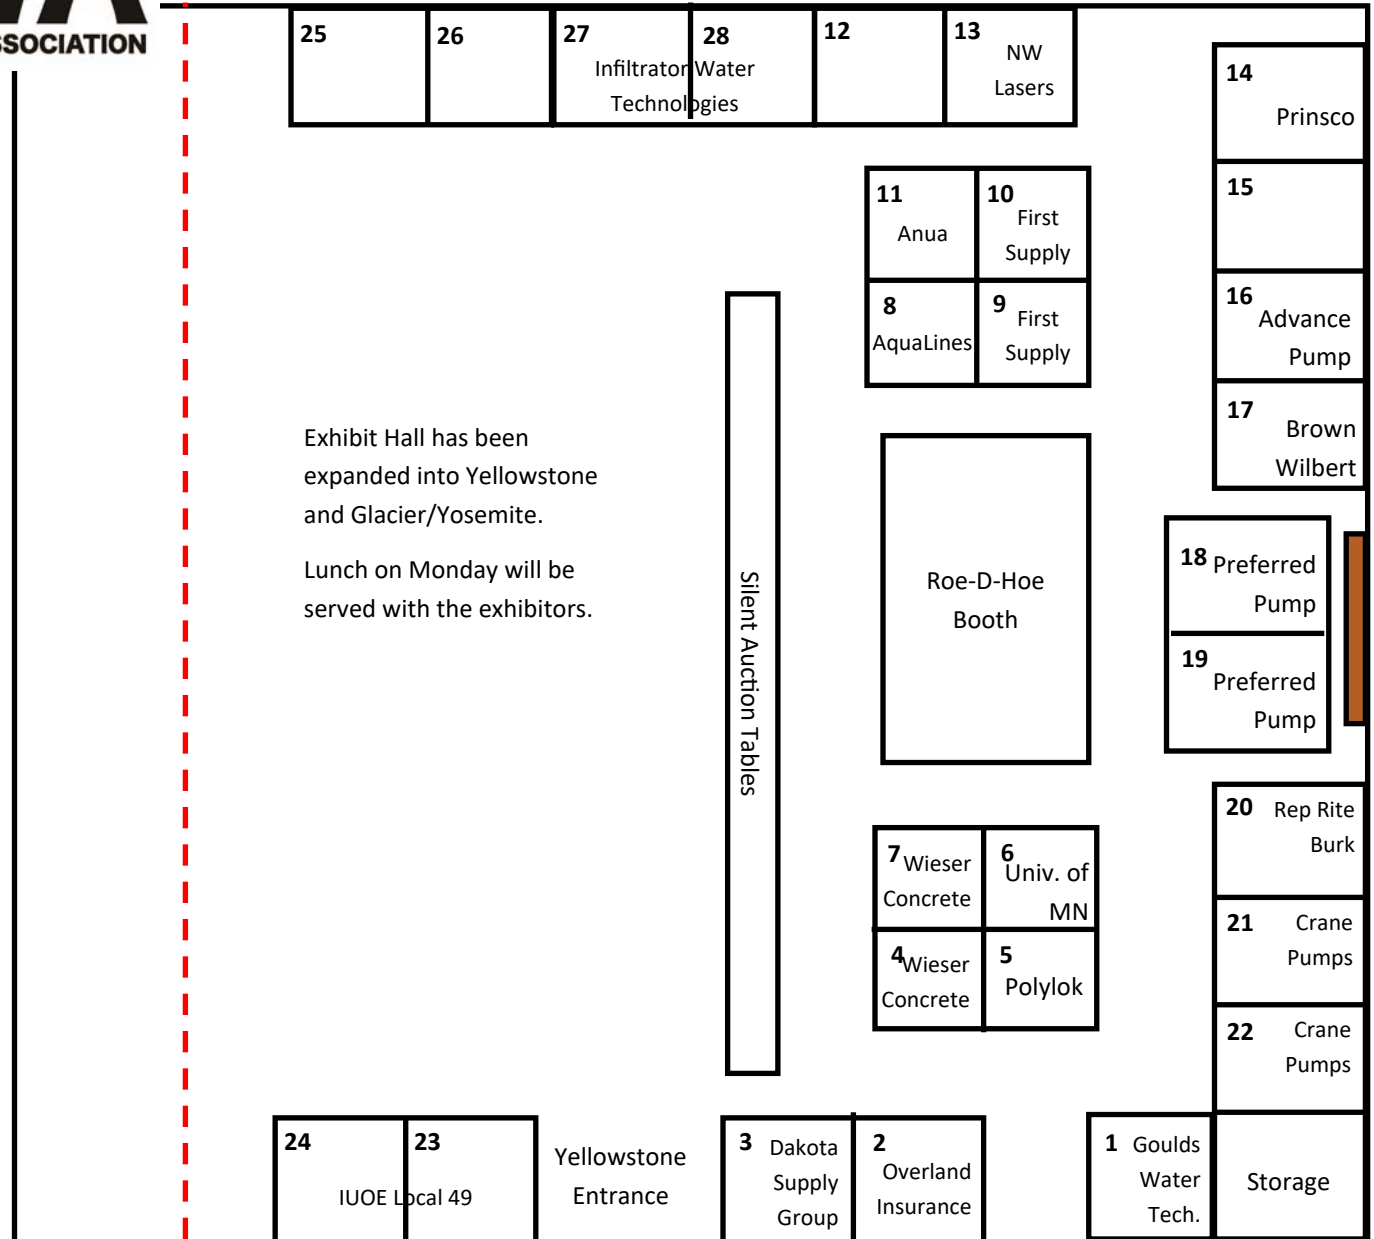

Overhead Door
Entrance

2025 MOWA Convention

Booth Layout

Image not to scale

All booths are 8x8 feet

Image will be updated with company names as reservations are received.

Most up-to-date image will be available on the [MOWA website](http://www.mowa.org).

Location:

The Park Event Center

500 Division St

Waite Park, MN 56387

Glacier
Entrance