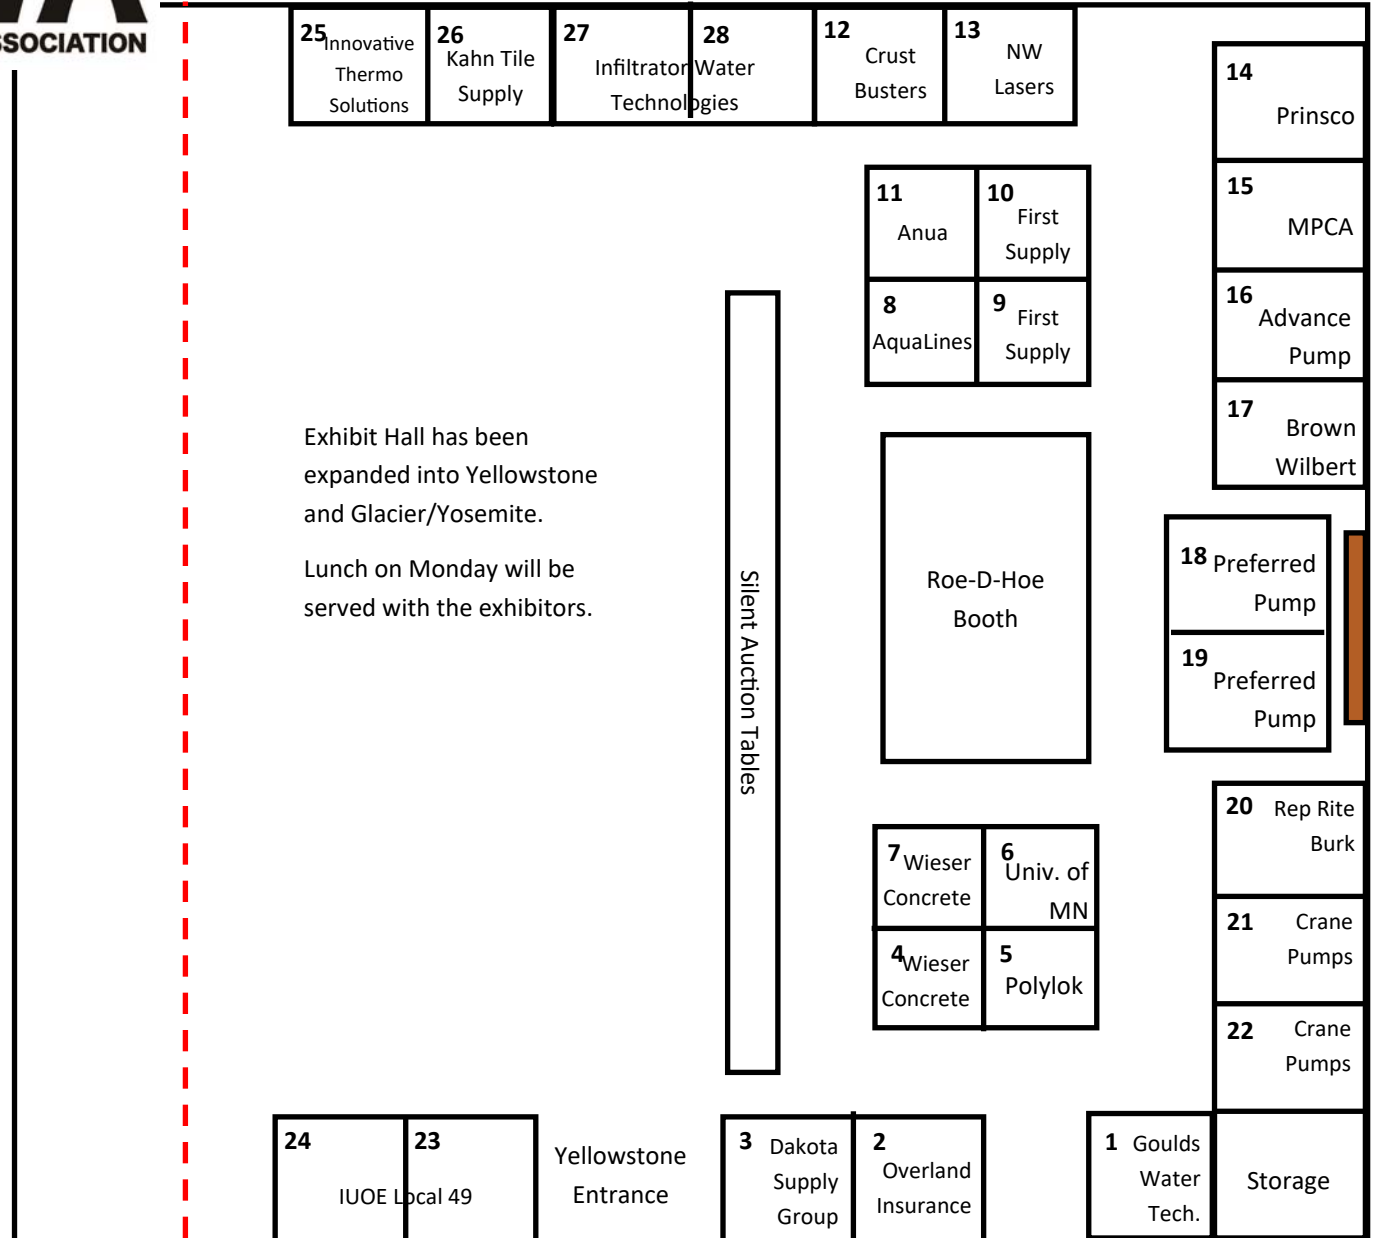

Overhead Door
Entrance

2025 MOWA Convention

Booth Layout

Image not to scale

All booths are 8x8 feet

Image will be updated with company names as reservations are received.

Most up-to-date image will be available on the [MOWA website](http://www.mowa.org).

Location:

The Park Event Center

500 Division St

Waite Park, MN 56387

Glacier
Entrance