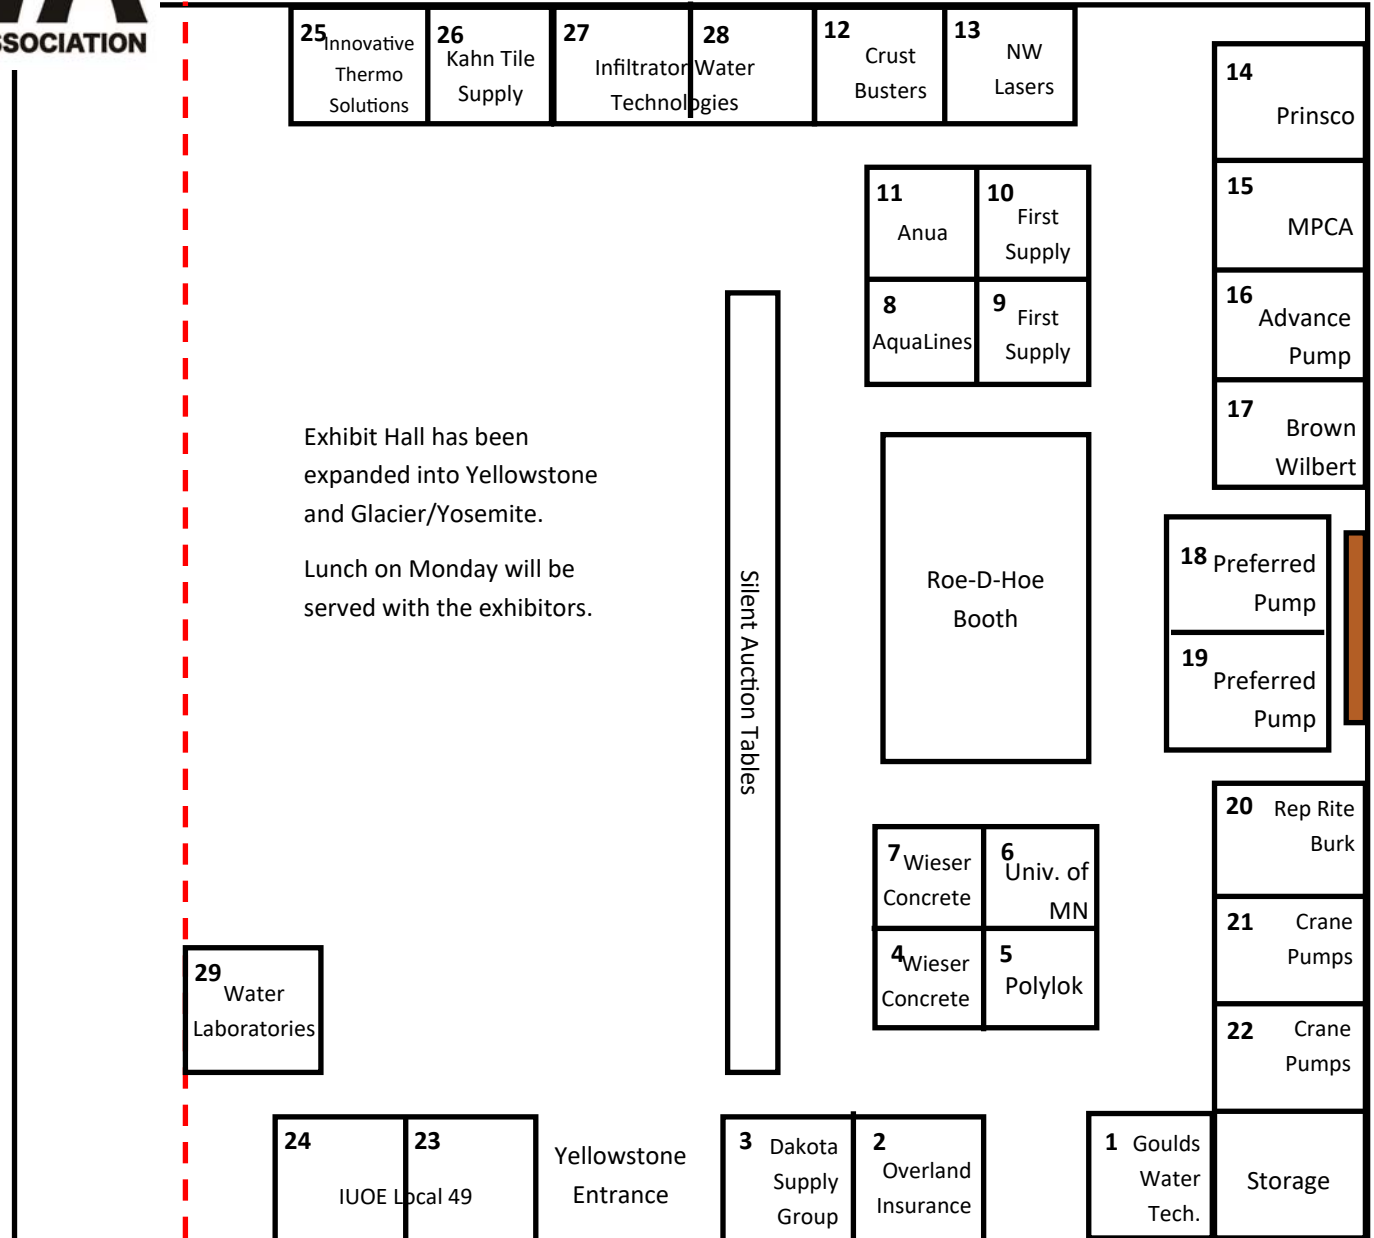

Overhead Door  
Entrance

**2025 MOWA Convention**

**Booth Layout**

Image not to scale

All booths are 8x8 feet

Image will be updated with company names as reservations are received.

Most up-to-date image will be available on the [MOWA website](http://www.mowa.org).

Location:

The Park Event Center

500 Division St

Waite Park, MN 56387

Glacier  
Entrance