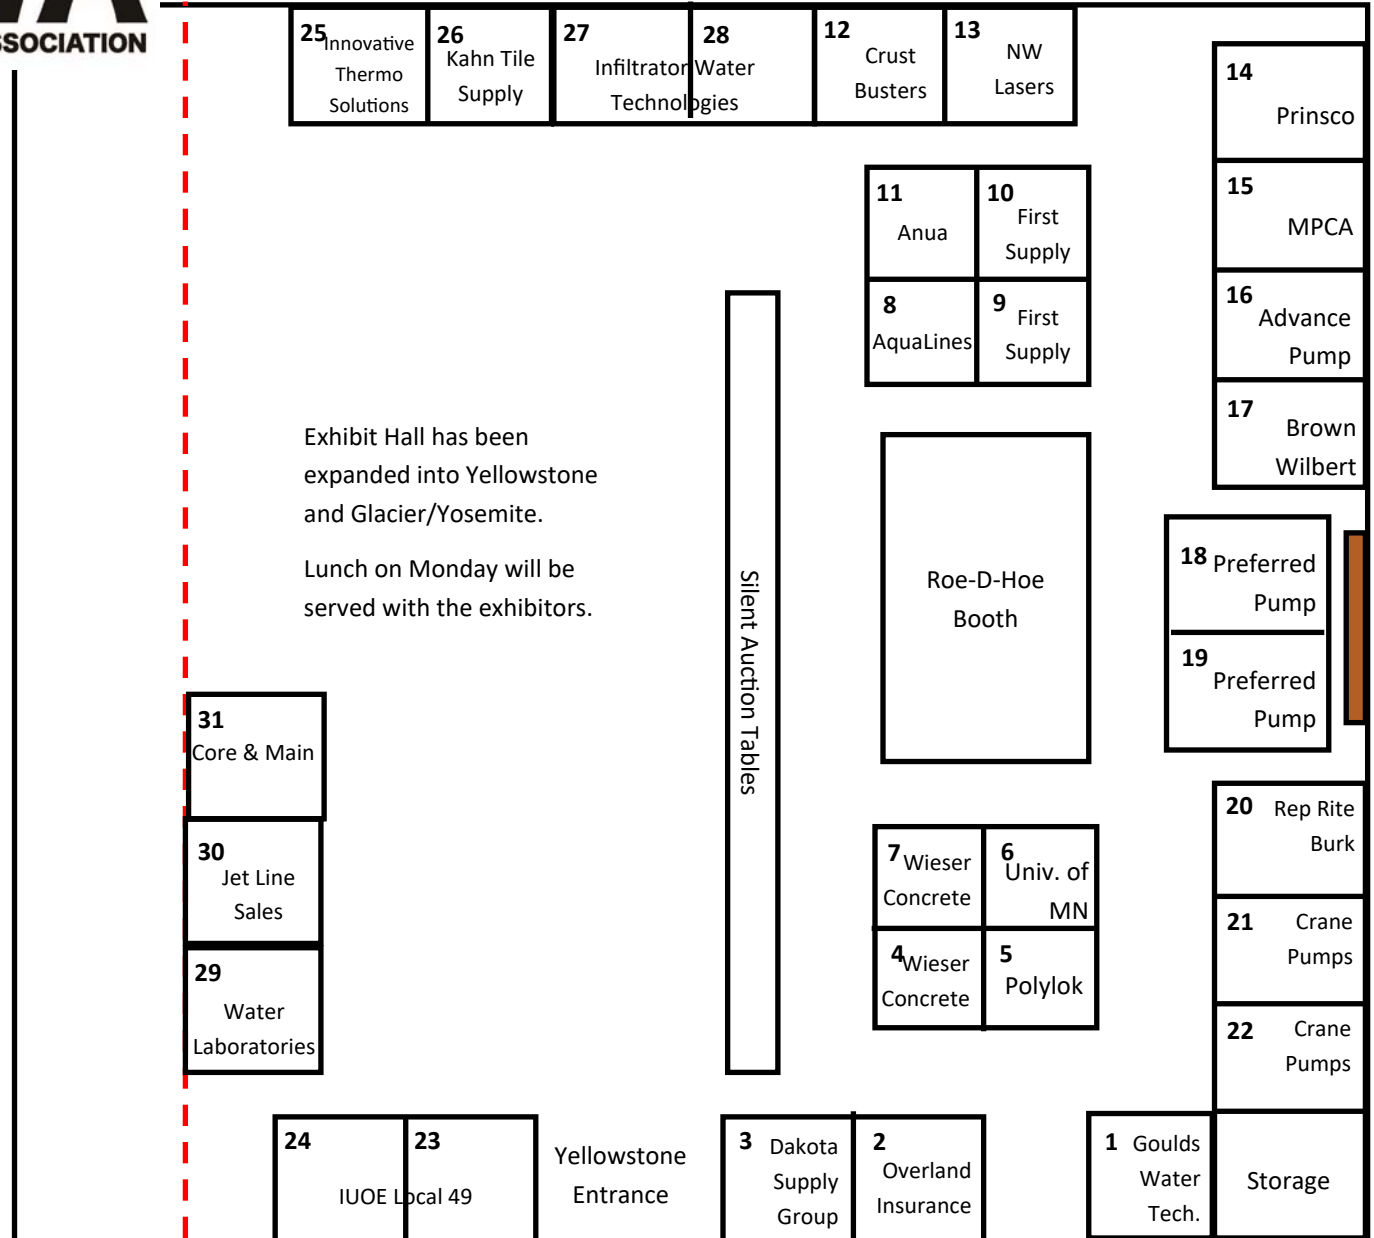

Overhead Door
Entrance

2025 MOWA Convention

Booth Layout

Image not to scale

All booths are 8x8 feet

Image will be updated with company names as reservations are received.

Most up-to-date image will be available on the [MOWA website](http://www.mowa.org).

Location:

The Park Event Center

500 Division St

Waite Park, MN 56387

Glacier
Entrance